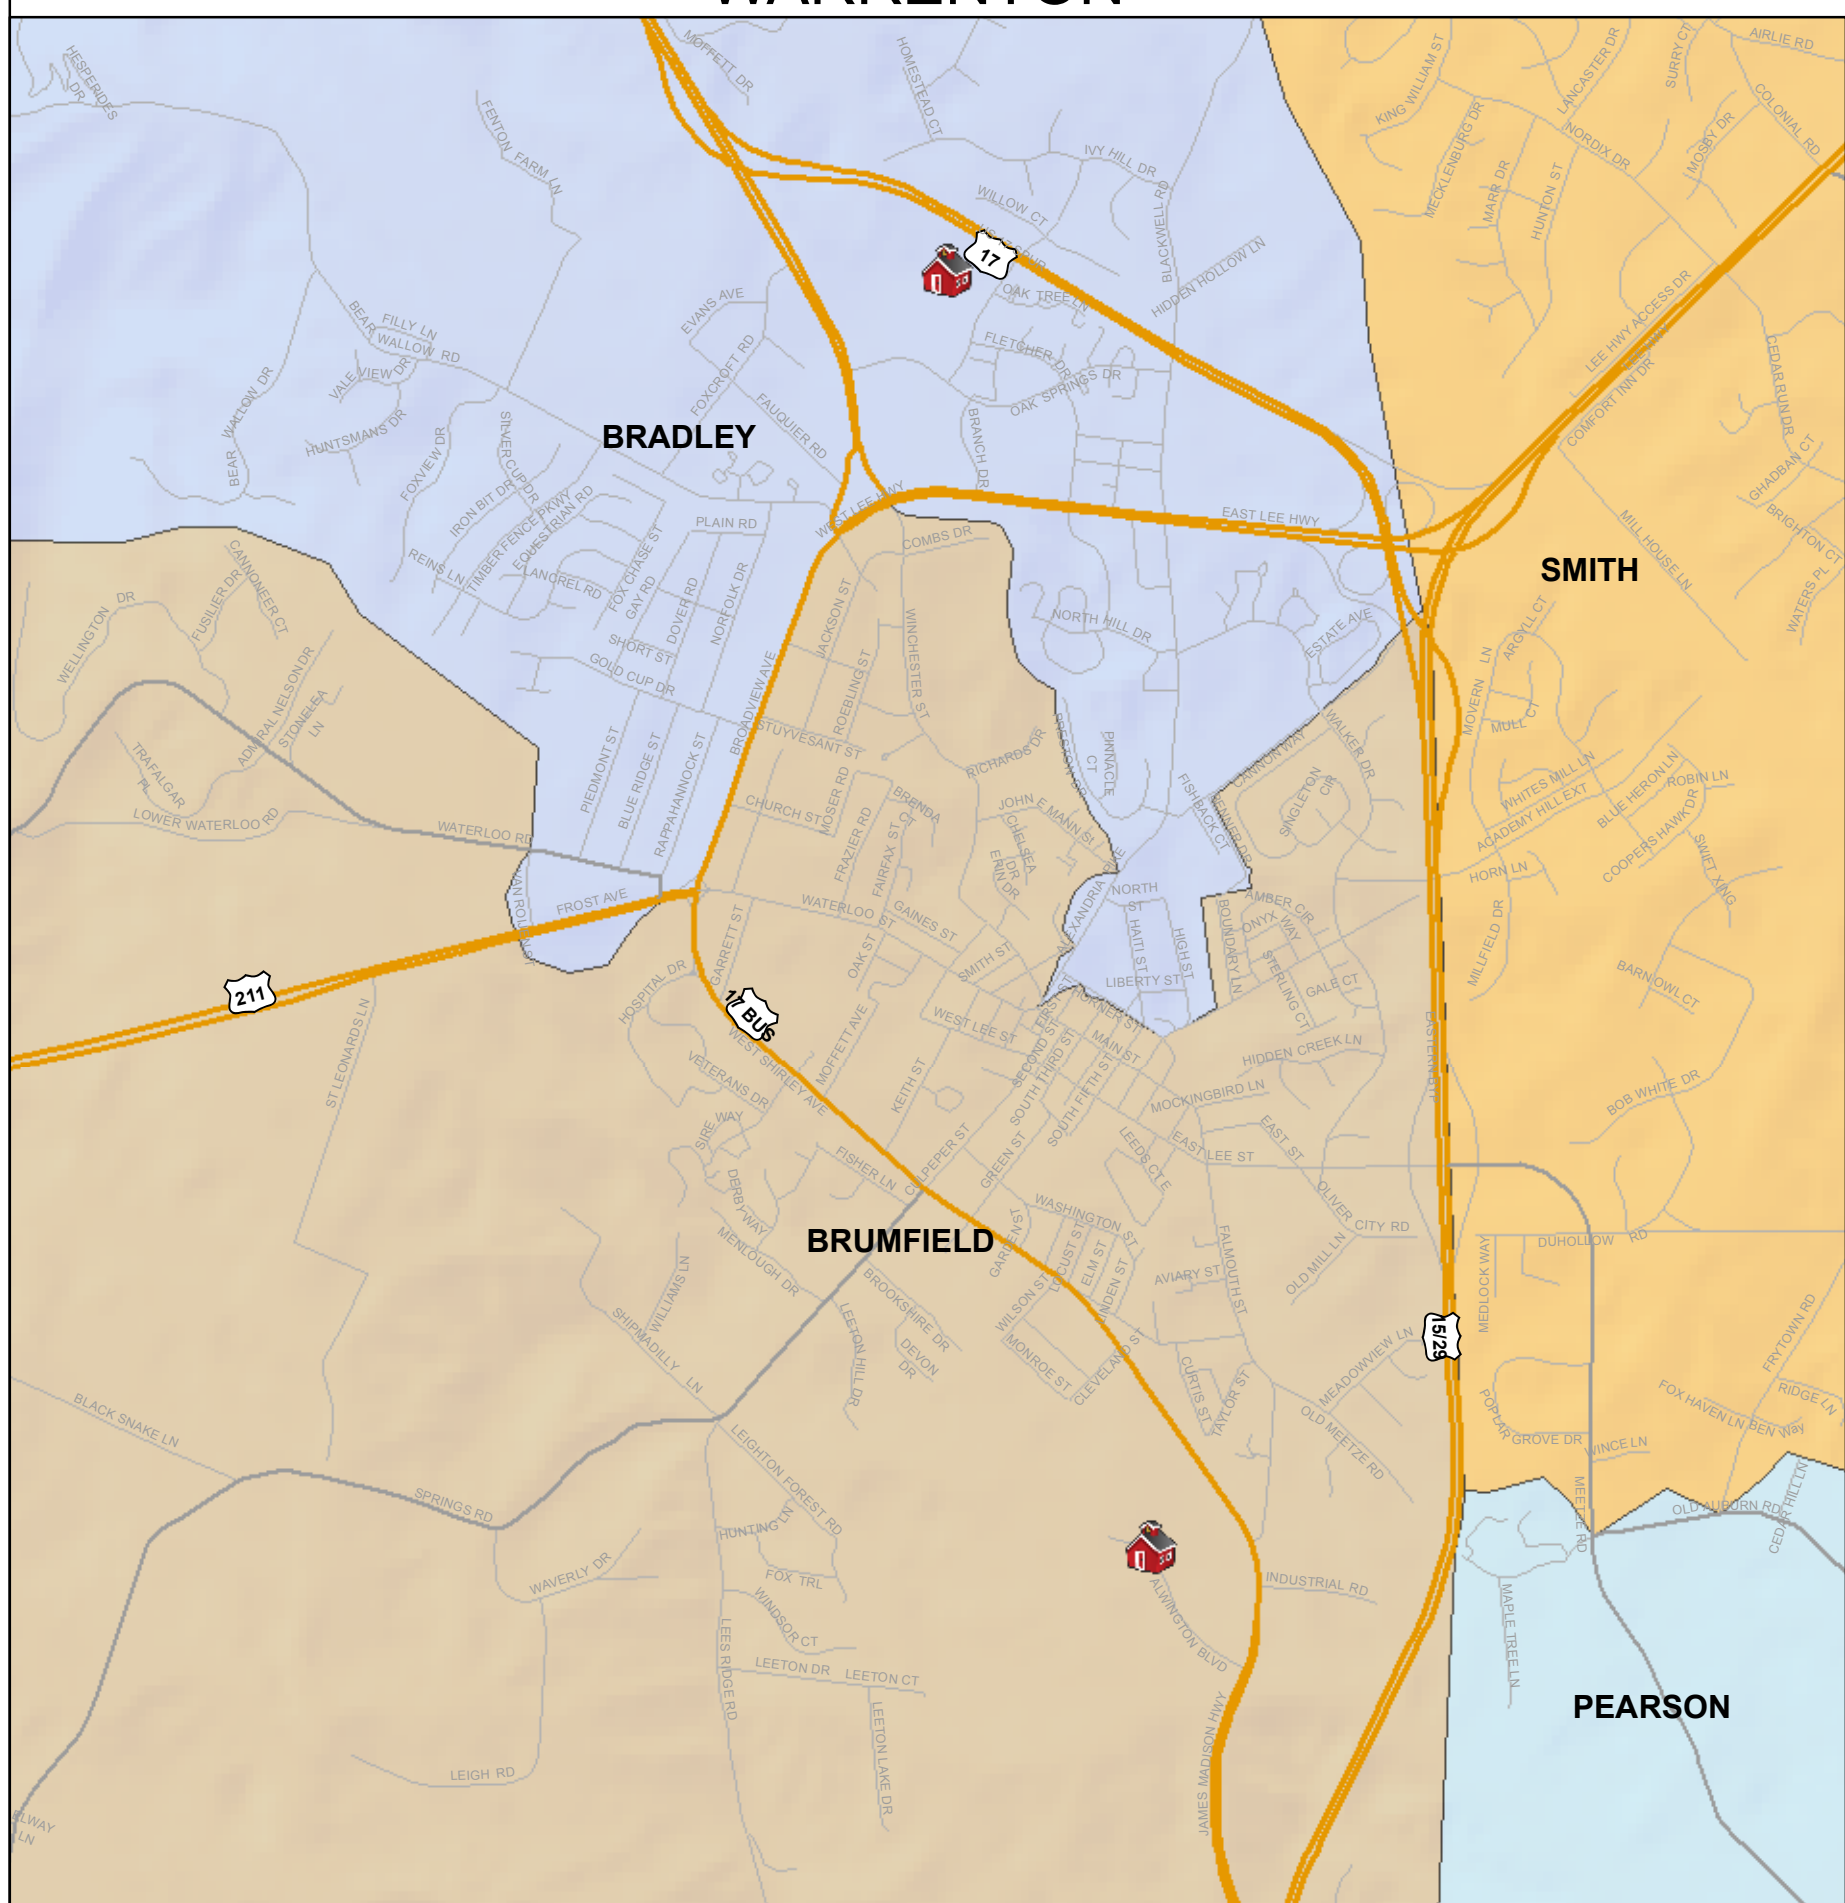

FAUQUIER COUNTY, VA ELEMENTARY SCHOOL DISTRICTS 2014 - 2015

- BRADLEY
- BRUMFIELD
- COLEMAN
- GRACE MILLER
- GREENVILLE
- HUNTER RITCHIE
- MARY WALTER
- PEARSON
- PIERCE
- SMITH
- THOMPSON
- SCHOOL LOCATIONS

WARRENTON

BRADLEY	674 HASTINGS LN - WARRENTON, VA 20186
BRUMFIELD	550 ALWINGTON BLVD - WARRENTON, VA 20186
COLEMAN	4096 ZULLA RD - MARSHALL, VA 20115
GRACE MILLER	6248 CATLETT RD - BEALETON, VA 22712
GREENVILLE	7403 ACADEMIC AVE - NOKESVILLE, VA 20181
HUNTER RITCHIE	4416 BROAD RUN CHURCH RD - WARRENTON, VA 20187
MARY WALTER	4529 MORRISVILLE RD - BEALETON, VA 22712
PEARSON	9347 BASTABLE MILL RD - CATLETT, VA 20119
PIERCE	12074 JAMES MADISON ST - REMINGTON, VA 22734
SMITH	6176 DUMFRIES RD - WARRENTON, VA 20187
THOMPSON	3284 RECTORTOWN RD - MARSHALL, VA 20115

Created by Fauquier County GIS Dept.
Date: 10/22/2014