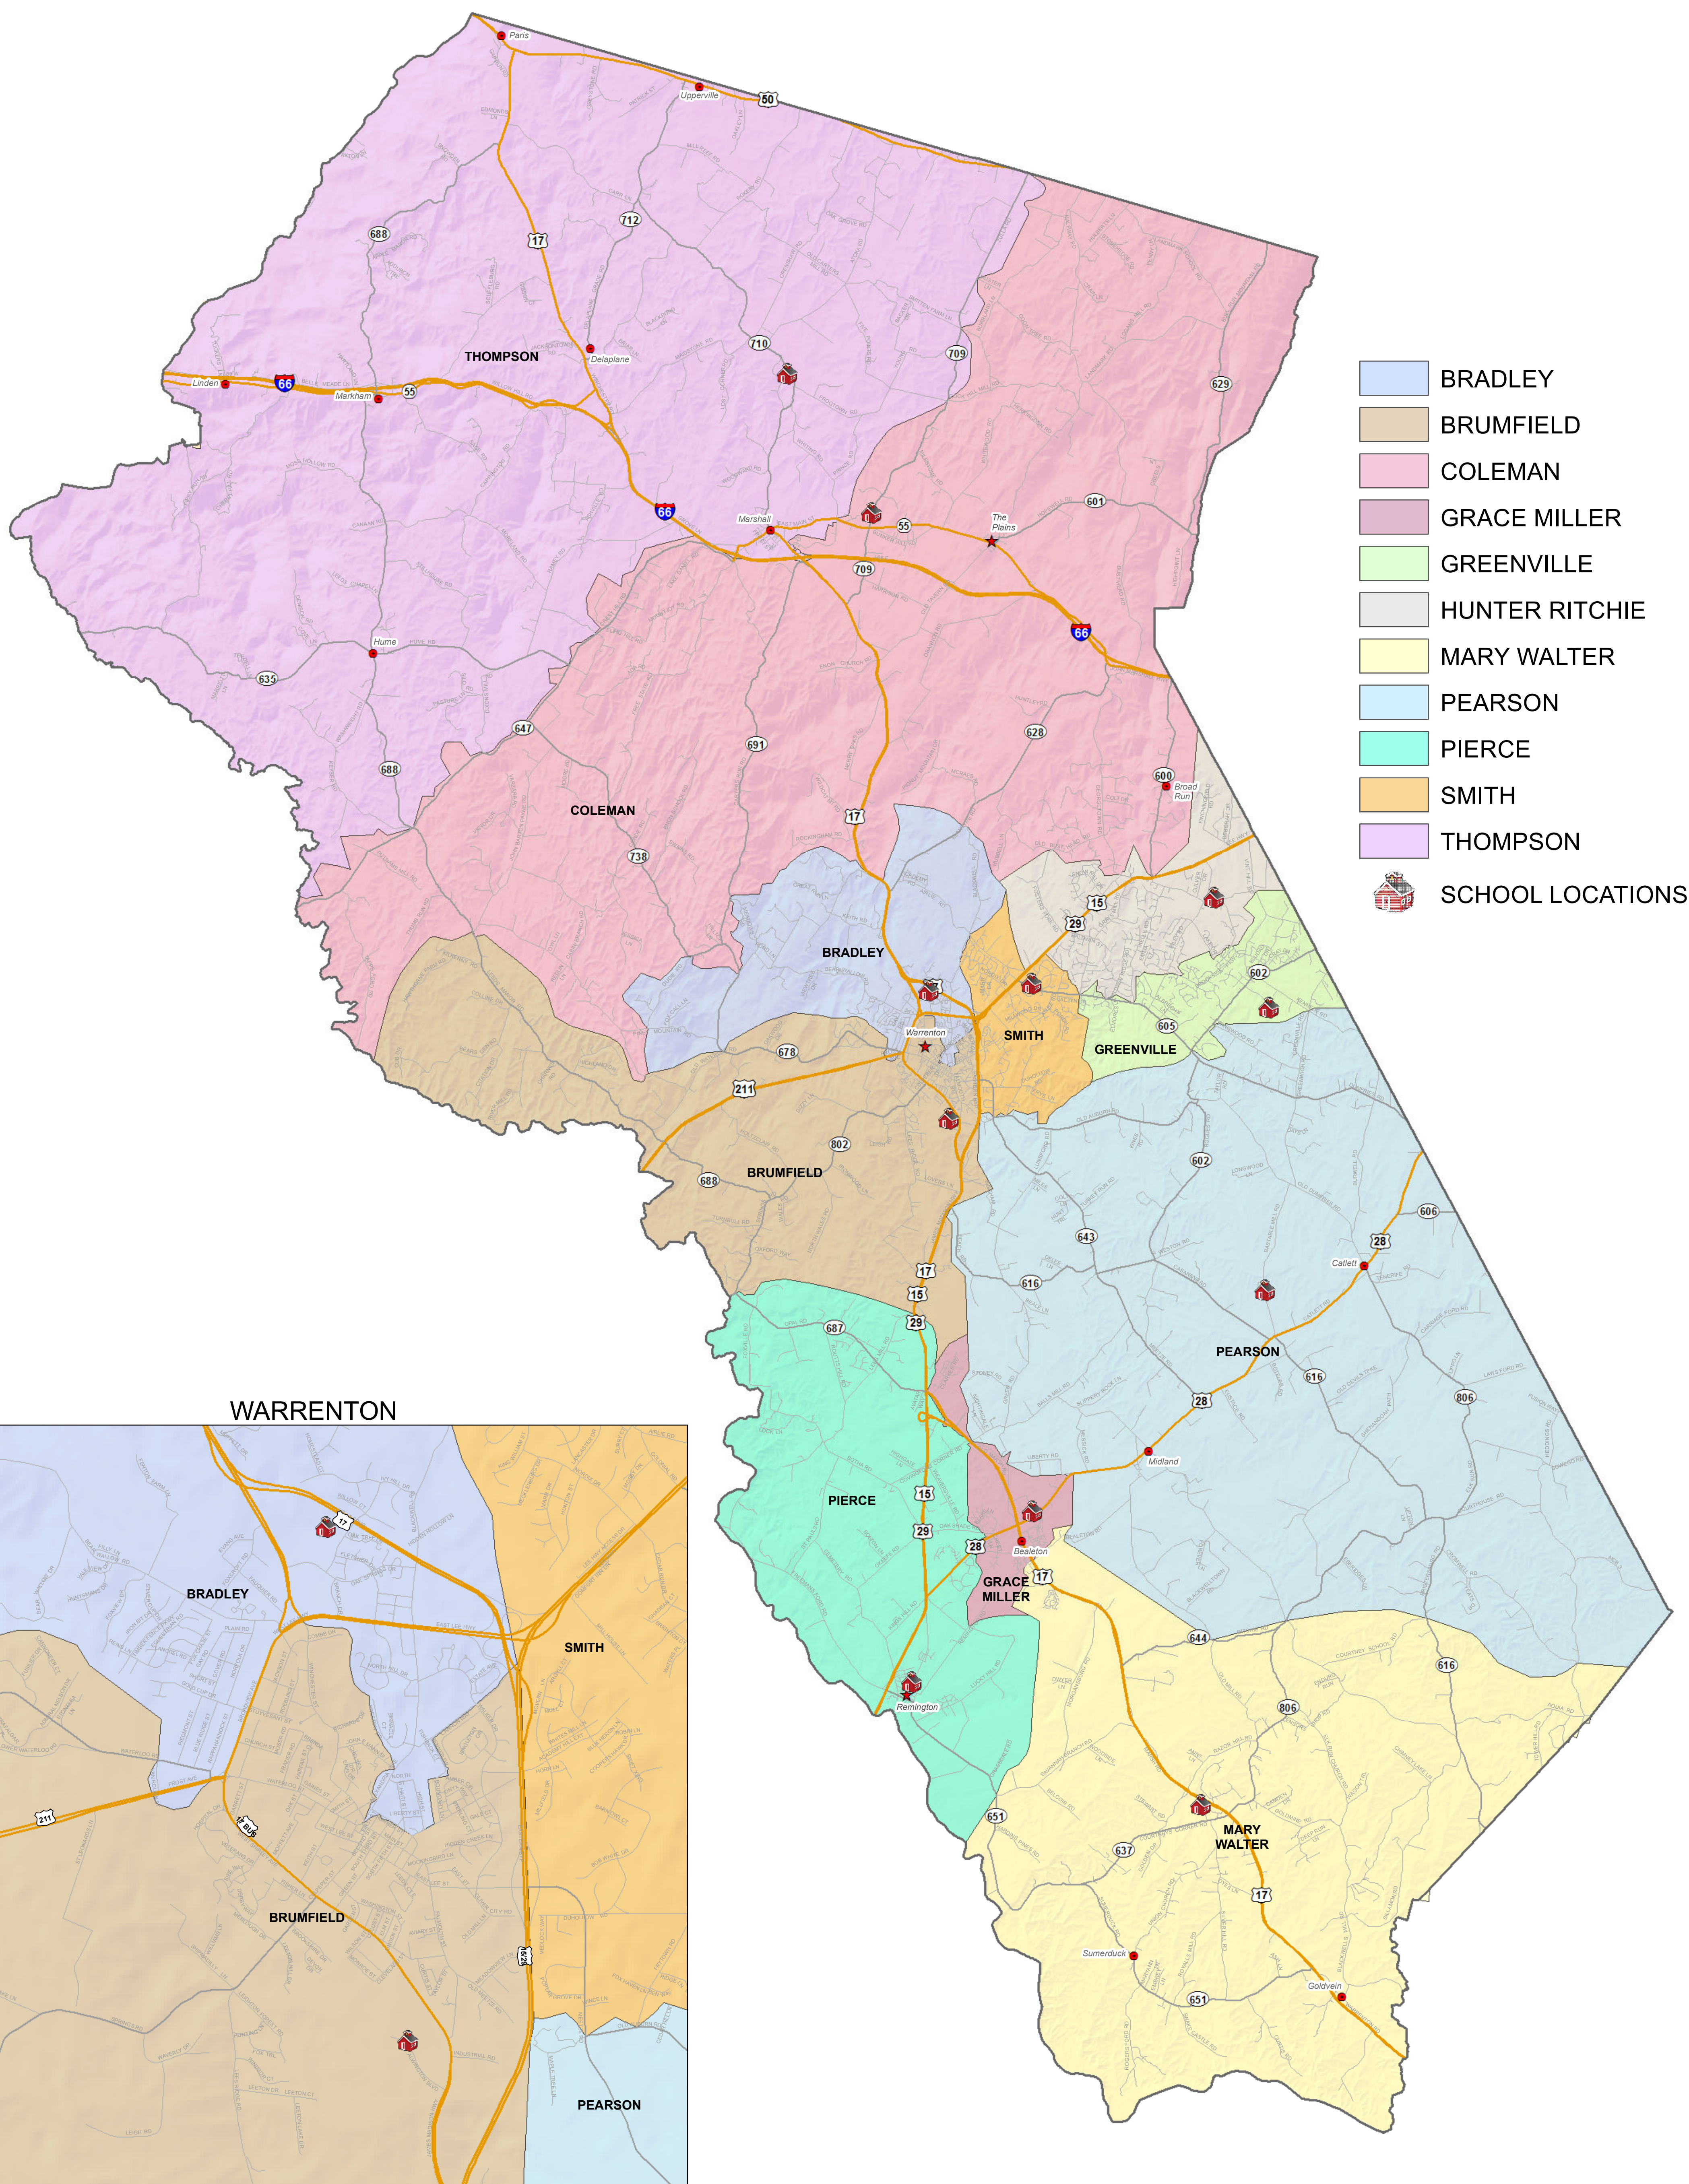

FAUQUIER COUNTY, VA ELEMENTARY SCHOOL DISTRICTS 2014 - 2015

- BRADLEY
- BRUMFIELD
- COLEMAN
- GRACE MILLER
- GREENVILLE
- HUNTER RITCHIE
- MARY WALTER
- PEARSON
- PIERCE
- SMITH
- THOMPSON
- SCHOOL LOCATIONS

WARRENTON

BRADLEY	674 HASTINGS LN - WARRENTON, VA 20186
BRUMFIELD	550 ALWINGTON BLVD - WARRENTON, VA 20186
COLEMAN	4096 ZULLA RD - MARSHALL, VA 20115
GRACE MILLER	6248 CATLETT RD - BEALETON, VA 22712
GREENVILLE	7403 ACADEMIC AVE - NOKESVILLE, VA 20181
HUNTER RITCHIE	4416 BROAD RUN CHURCH RD - WARRENTON, VA 20187
MARY WALTER	4529 MORRISVILLE RD - BEALETON, VA 22712
PEARSON	9347 BASTABLE MILL RD - CATLETT, VA 20119
PIERCE	12074 JAMES MADISON ST - REMINGTON, VA 22734
SMITH	6176 DUMFRIES RD - WARRENTON, VA 20187
THOMPSON	3284 RECTORTOWN RD - MARSHALL, VA 20115

Created by Fauquier County GIS Dept.
Date: 10/22/2014